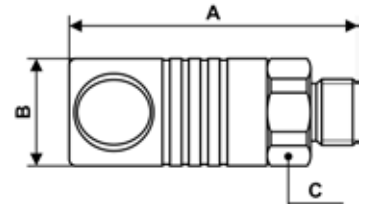

METAL SAFETY QUICK COUPLINGS - 3/8» ISO 6150 C PROFILE

Male coupler

Profile : ISO 6150C

Min/max operating pressure 29 / 232 psi	Flow rate at 87 psi 75 CFM	ID passage 3/8"	Temperature min/max 5 / 158 °F
---	--------------------------------------	---------------------------	--

Part number	Male thread	Net weight (Kg)	Dim. A (inch)	Dim. B (inch)	Dim. C (inch)
CSM 081251	NPT1/4	0,164	2.91	1.06	0.98
CSM 081252	NPT3/8	0,169	2.91	1.06	0.98
CSM 081253	NPT1/2	0,183	3.07	1.06	0.98